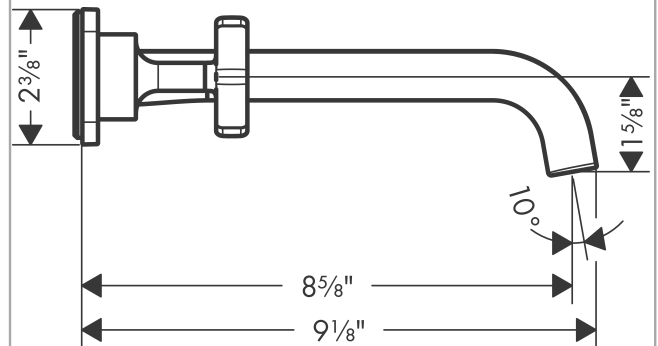

AXOR Citterio E

Wall-Mounted Widespread Faucet Trim with Base Plate, 1.2 GPM

Finishes : Part no. : **36115001**

Features

- Spray modes: Laminar spray
- Flow: 1.2 GPM (4.5 L/Min)
- 90° ceramic valves

Item details

List Price \$ 1,557.00

Technology

Compliance

Product image

Scale drawing

AXOR Citterio E
Wall-Mounted Widespread Faucet Trim with Base Plate, 1.2 GPM
Finishes : Part no. : **36115001**

Exploded drawing

Year of production: >07/16

AXOR Citterio E
Wall-Mounted Widespread Faucet Trim with Base Plate, 1.2 GPM
 Finishes : Part no. : **36115001**

Spare parts list

Year of production: >07/16

Pos.		Part no.	Price	PU
1	fixing set	96393000	-	1
2	connecting thread G½	95626000	-	1
3	O-ring 13x2	98128000	-	1
4	escutcheon	92344000	-	1
5	seal	97530000	-	1
6	handle	92343000	-	1
7	O-ring 30x1,5	98433000	-	1
8	O-ring 17x1,5	98137000	-	1
9	escutcheon for spout	92342000	-	1
10	spout 220 mm	92336000	-	1
11	aerator laminar M16,5x1 (4,5 l/min)	92876000	-	1
12	special tool	98987000	-	1
13	extension 25 mm	96259000	-	1
14	extension 25 mm	95413000	-	1
a	waste	50001000	-	1
b	Grease	90920000	-	1