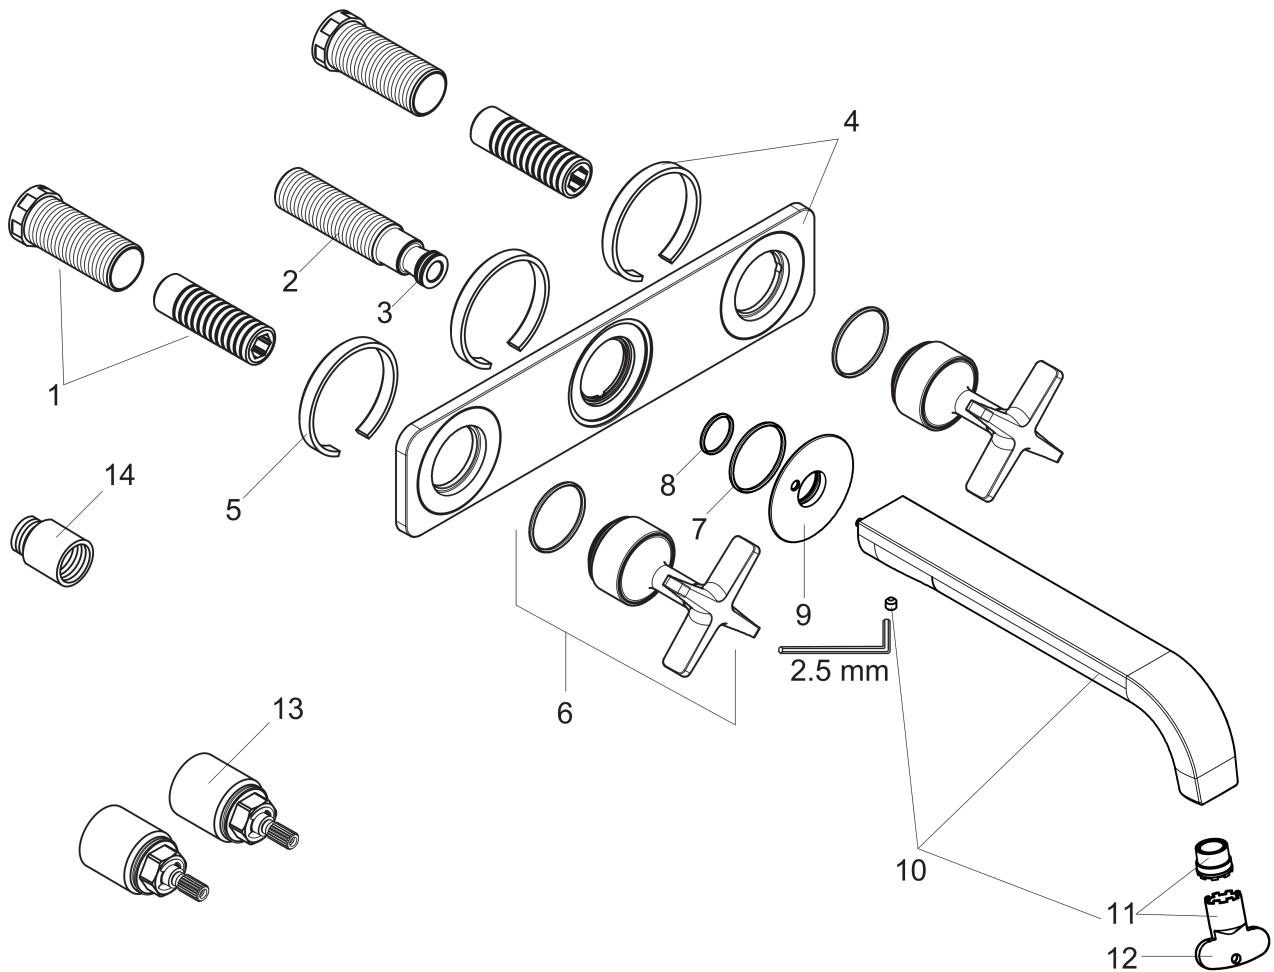

AXOR Citterio E

Wall-Mounted Widespread Faucet Trim with Base Plate, 1.2 GPM

Finishes : Part no. : **36115001**

Features

- Spray modes: Laminar spray
- Flow: 1.2 GPM (4.5 L/Min)
- 90° ceramic valves

Item details

List Price \$ 1,557.00

Technology

Compliance

Product image

Scale drawing

AXOR Citterio E
Wall-Mounted Widespread Faucet Trim with Base Plate, 1.2 GPM
Finishes : Part no. : **36115001**

Exploded drawing

Year of production: >07/16

AXOR Citterio E
Wall-Mounted Widespread Faucet Trim with Base Plate, 1.2 GPM
 Finishes : Part no. : **36115001**

Spare parts list

Year of production: >07/16

Pos.		Part no.	Price	PU
1	fixing set	96393000	-	1
2	connecting thread G½	95626000	-	1
3	O-ring 13x2	98128000	-	1
4	escutcheon	92344000	-	1
5	seal	97530000	-	1
6	handle	92343000	-	1
7	O-ring 30x1,5	98433000	-	1
8	O-ring 17x1,5	98137000	-	1
9	escutcheon for spout	92342000	-	1
10	spout 220 mm	92336000	-	1
11	aerator laminar M16,5x1 (4,5 l/min)	92876000	-	1
12	special tool	98987000	-	1
13	extension 25 mm	96259000	-	1
14	extension 25 mm	95413000	-	1
a	waste	50001000	-	1
b	Grease	90920000	-	1