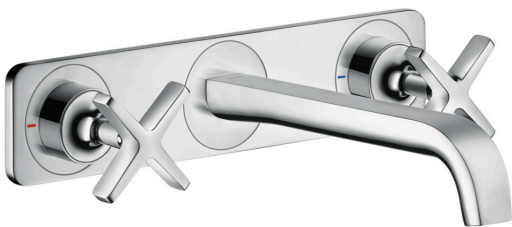

AXOR Citterio E

Wall-Mounted Widespread Faucet Trim with Base Plate, 1.2 GPM

Finishes : Part no. : **36115001**

Features

- Spray modes: Laminar spray
- Flow: 1.2 GPM (4.5 L/Min)
- 90° ceramic valves

Item details

List Price \$ 1,557.00

Technology

Compliance

Product image

Scale drawing

AXOR Citterio E
Wall-Mounted Widespread Faucet Trim with Base Plate, 1.2 GPM
Finishes : Part no. : **36115001**

Exploded drawing

Year of production: >07/16

AXOR Citterio E
Wall-Mounted Widespread Faucet Trim with Base Plate, 1.2 GPM
 Finishes : Part no. : **36115001**

Spare parts list

Year of production: >07/16

Pos.		Part no.	Price	PU
1	fixing set	96393000	-	1
2	connecting thread G½	95626000	-	1
3	O-ring 13x2	98128000	-	1
4	escutcheon	92344000	-	1
5	seal	97530000	-	1
6	handle	92343000	-	1
7	O-ring 30x1,5	98433000	-	1
8	O-ring 17x1,5	98137000	-	1
9	escutcheon for spout	92342000	-	1
10	spout 220 mm	92336000	-	1
11	aerator laminar M16,5x1 (4,5 l/min)	92876000	-	1
12	special tool	98987000	-	1
13	extension 25 mm	96259000	-	1
14	extension 25 mm	95413000	-	1
a	waste	50001000	-	1
b	Grease	90920000	-	1